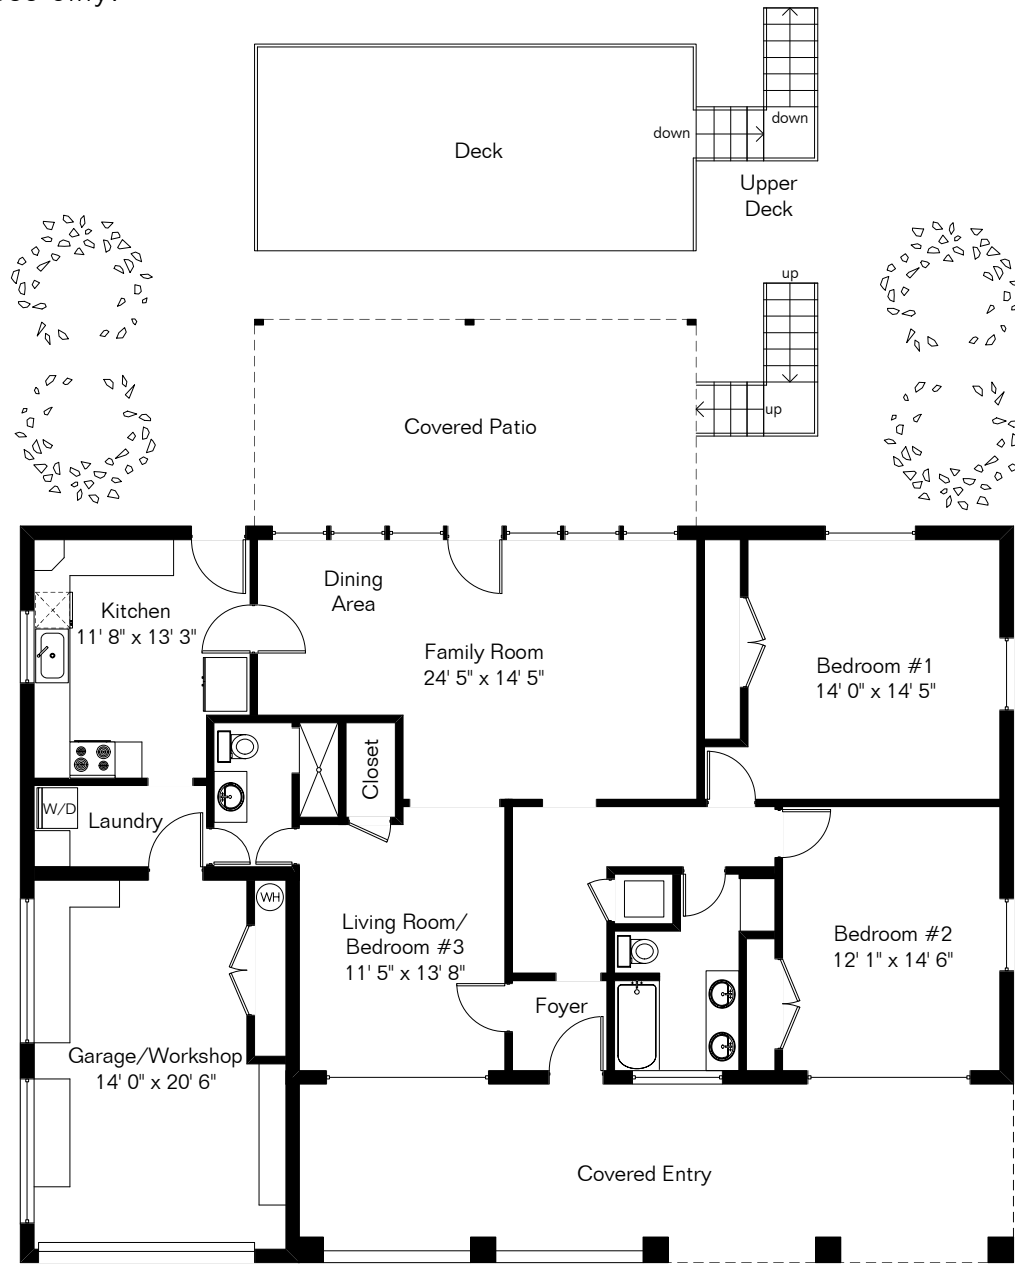

The square footages and room size information are deemed to be reliable but are not guaranteed and should be independently verified. This drawing is for marketing purposes only.

2101 E Copper St

Living Area 1,543 Sq Ft
Garage 321 Sq Ft

Site Visit June 2021

Copyright 2021 Floor Plans First! LLC
All Rights Reserved.